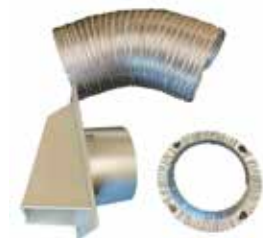

AK4

Unit	Outside Air Location	Gas Knockout	Fireplace Opening	Minimum Framing Dimensions*		
				Width	Height	Depth
WRT/WCT3036	Left Side	Left Side	35"W x 21"H X 14 1/4"D	41 3/4"	41 3/4"	21 7/8"
WRT/WCT3042	Left Side	Left Side	42"W x 24"H X 16 1/4"D	49 3/4"	47 3/4"	23 1/2"

* Consult a manual for complete installation requirements.