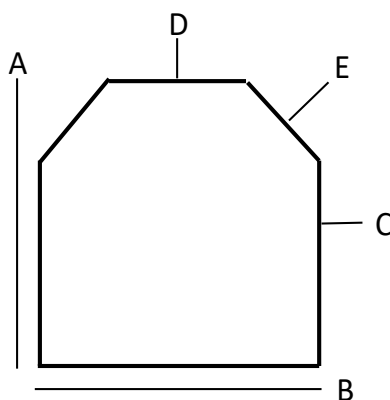

Diamond Hearths

Oak Risers

Diamond Hearths
Quality hearth products made in the USA

Oak Risers (Riser Height 6")

Item No	Description	Retail
DH-PED24X32S	24" x 32" Standard	$226
DH-PED36C	36" Corner	$238
DH-PED36S	36" Standard	$238
DH-PED40C	40" Corner	$250
DH-PED40S	40" Standard	$250
DH-PED48C	48" Corner	$262
DH-PED48S	48" Standard	$262
DH-PED54C	54" Corner	$298

Floor Board Dimensions (Inches)

Type I hearth boards are 1 ¼" thick
Type II hearth boards are 1 ½" thick

Shapes	A	B	C	D	E	F
32 Corner	32	32	26 ½	26 ½	8	42
36 Corner	36	36	30 ½	30 ½	8	47
40 Corner	40	40	29 ½	29 ½	15	49
48 Corner	48	48	37 ½	37 ½	15	60
54 Corner	54	54	43 ½	43 ½	15	69
60 Corner	60	60	49 ½	49 ½	15	77
18 x 48 Standard	18	48	13 ¾	39 ¾	6	NA
24 x 32 Standard	24	32	20	21	6	NA
32 Standard	32	32	26 ½	20 ½	8	NA
36 Standard	36	36	30 ½	24 ½	8	NA
40 Standard	40	40	29 ½	18 ¾	15	NA
48 Standard	48	48	37 ½	27	15	NA
54 Standard	54	54	43 ½	27	15	NA
60 Standard	60	60	49 ½	39	15	NA

Standard

Safety: Tested at Omni Labs in Portland, OR.

Tested, Approved & Listed to UL-737, UL-1482, UL-127, UL-1618, & NFPA 211 safety standards for wall & floor protectors & hearth extensions.