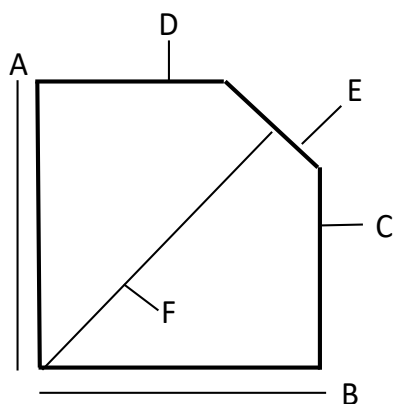

Diamond Hearths

Oak Risers

Diamond Hearths
Quality hearth products made in the USA

Oak Risers (Riser Height 6")

Item No	Description	Retail
DH-PED24X32S	24" x 32" Standard	$226
DH-PED36C	36" Corner	$238
DH-PED36S	36" Standard	$238
DH-PED40C	40" Corner	$250
DH-PED40S	40" Standard	$250
DH-PED48C	48" Corner	$262
DH-PED48S	48" Standard	$262
DH-PED54C	54" Corner	$298

Floor Board Dimensions (Inches)

Type I hearth boards are 1 ¼" thick
Type II hearth boards are 1 ½" thick

Shapes	A	B	C	D	E	F
32 Corner	32	32	26 ½	26 ½	8	42
36 Corner	36	36	30 ½	30 ½	8	47
40 Corner	40	40	29 ½	29 ½	15	49
48 Corner	48	48	37 ½	37 ½	15	60
54 Corner	54	54	43 ½	43 ½	15	69
60 Corner	60	60	49 ½	49 ½	15	77
18 x 48 Standard	18	48	13 ¾	39 ¾	6	NA
24 x 32 Standard	24	32	20	21	6	NA
32 Standard	32	32	26 ½	20 ½	8	NA
36 Standard	36	36	30 ½	24 ½	8	NA
40 Standard	40	40	29 ½	18 ¾	15	NA
48 Standard	48	48	37 ½	27	15	NA
54 Standard	54	54	43 ½	27	15	NA
60 Standard	60	60	49 ½	39	15	NA

Corner

Safety: Tested at Omni Labs in Portland, OR.

Tested, Approved & Listed to UL-737, UL-1482, UL-127, UL-1618, & NFPA 211 safety standards for wall & floor protectors & hearth extensions.