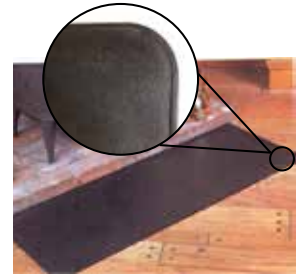

Hearth Mat & Extensions

Hearth Mat - Type II

Constructed of black powder coated metal over micore.

Item No	Description	Retail
T2UL1848BL-1	Hearth Mat - Black 18 x 48, Type II (R-Value 1.56)	$102
T2UL3636BL-1	Hearth Mat - Black 36 x 36, Type II (R-Value 1.56)	$141
T2UL3648BL-1	Hearth Mat - Black 36 x 48, Type II (R-Value 1.56)	$191
WSPC	Wall Spacing Kit (10 in a kit) (Spaces mat 1" from wall)	$19

Black Hearth Mat