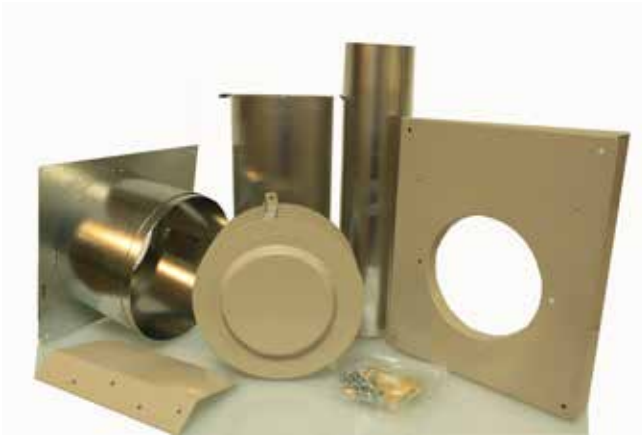

Horizontal Vent Kits

HORIZONTAL VENT KITS

Item No	Description	Retail
DVVK-4REVS	Vent Kit with Small-Diameter Round Cap Vinyl Siding, Beige, 4" x 6 5/8" (Includes: Round Horizontal Termination Cap with Slimline Rectangular Vinyl Siding Wall Plate and Shield, 4" diameter Flue Tube, 6 5/8" diameter Inlet Air Tube, Wall Thimble Assembly, Thimble Extension. For up to 13 + wall thickness.)	$356
DVVK-4FREVS	DV Flexible Vinyl Siding Vent Kit, Horizontal, 4" x 6 5/8" (Includes: Slimline Rectangular Vinyl Siding Wall Plate and Shield, Small Round Beige Vent Cap, Wall Thimble, Collar, Adaptor Plate, Spring Spacer, Gear Clamps, and 3' each of 4" and 7" flexible vent)	$478
DVVK5F	DV Flexible Vinyl Siding Vent Kit, 5" x 8" (Includes: Cap, Wall Thimble, 4ft of 5"x8" Flex Venting, and Spacing Gear Clamps)	$562

DVVK-4REVS