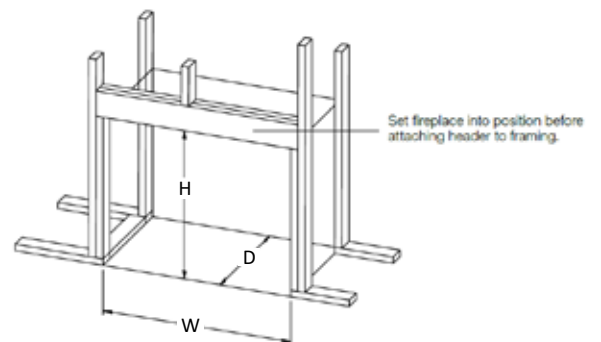

Smooth Brick Liner
White

Smooth Brick Liner
Gray

Smooth Brick Liner
Black

Smooth Brick Liner
Mocha

Firebrick
Soapstone

Firebrick
Buff

Firebrick
Red

	Viewing Area	Minimum Framing Dimensions
Monroe 60" Traditional	60" W x 38" H	75 3/8" W x 76 3/4" H x 30 1/2" D
Monroe 60" Linear	60" W x 24" H	73 5/8" W x 64 1/8" H x 30 1/2" D