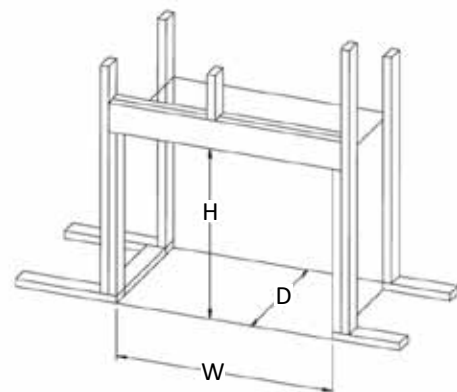

Traditional Brick
Mocha

Herringbone Brick
Mocha

Smooth Brick
Mocha

	Viewing Area	Minimum Framing Dimensions
Hamilton 36"	36" W x 30" H	49 5/8" W x 62 1/8" H x 29" D
Hamilton 44"	44" W x 30" H	57 5/8" W x 62 1/8" H x 29" D
Hamilton 54"	54" W x 34" H	67 5/8" W x 74 1/8" H x 30 1/2" D