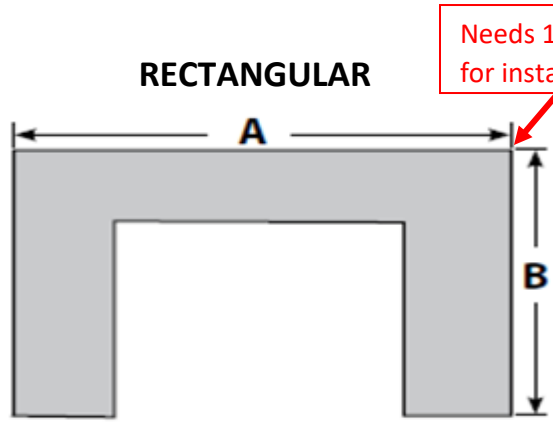

CUSTOM ONE-PIECE PANEL ORDER FORM - 96100587-3

LARGE FLUSH WOOD - 3 SIDED

Needs 1/2" Clearance for installation

A(Width)= _____ inches
 Minimum size allowed – 34"
 B(Height)= _____ inches
 Minimum size allowed – 26"

ADDITIONAL FEES & OPTIONS

C= Return Flange _____ inches
 Minimum size allowed 1/2" Maximum size allowed 3"
 Bronze Painted Panel
 Oversize Fee: (A,B, A+C, or B+C) > 47-3/4"

Needs 1/2" Clearance for installation

A(Width) = _____ inches
 Minimum size allowed – 34"
 B(Shoulder) = _____ inches
 C(Height) = _____

*MATCH THE FACE ARC? YES NO
 If YES, fill in either the B OR C dimension...we will take care of the rest!