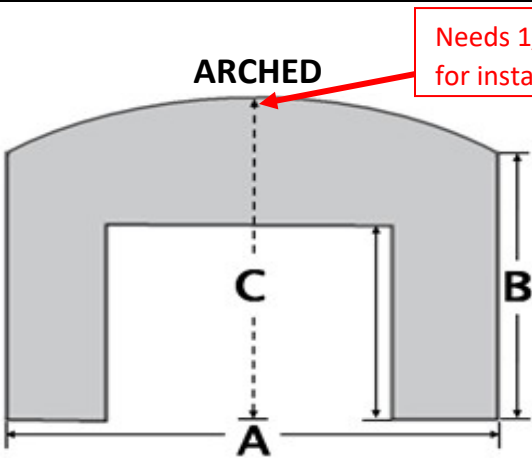

CUSTOM ONE-PIECE PANEL ORDER FORM - 96100587-3

LARGE FLUSH WOOD - 3 SIDED

Needs 1/2" Clearance for installation

A(Width)= _____ inches
 Minimum size allowed – 34"
 B(Height)= _____ inches
 Minimum size allowed – 26"

ADDITIONAL FEES & OPTIONS

C= Return Flange _____ inches
 Minimum size allowed 1/2" Maximum size allowed 3"
 Bronze Painted Panel
 Oversize Fee: (A,B, A+C, or B+C) > 47-3/4"

Needs 1/2" Clearance for installation

A(Width) = _____ inches
 Minimum size allowed – 34"
 B(Shoulder) = _____ inches
 C(Height) = _____

*MATCH THE FACE ARC? YES NO
 If YES, fill in either the B OR C dimension...we will take care of the rest!