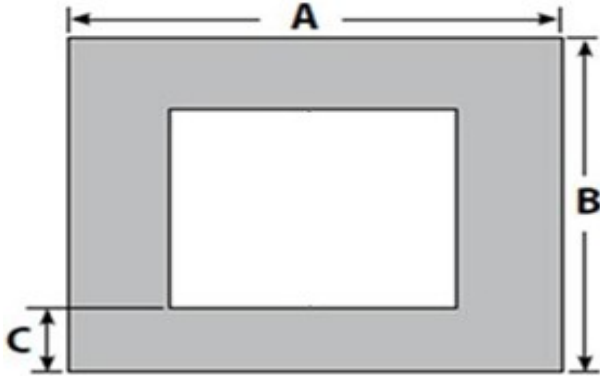

CUSTOM ONE-PIECE PANEL ORDER FORM - 96100583-4

616 GSR GAS INSERT - 4 SIDED

RECTANGULAR

A(Width) = _____ inches

Minimum size allowed – 36"

*B(Height) = _____ inches

Minimum size allowed – 25-1/2"

*C = _____ inches

Minimum size allowed – 1"

* Face VERTICALLY centered? **YES** **NO**

IF YES, fill in either the B OR C dimension...we will calculate the rest!

ADDITIONAL FEES & OPTIONS

D= Return Flange _____ inches

Minimum size allowed 1/2" Maximum size allowed – 3"

3-Sided Return 4-Sided Return

Bronze Painted Panel

Oversize Fee: (A, B, A + D or B+D) > 47-3/4"

ARCHED

A(Width) = _____ inches

Minimum size allowed – 36"

B(Shoulder) = _____ inches

C(Height) = _____ inches