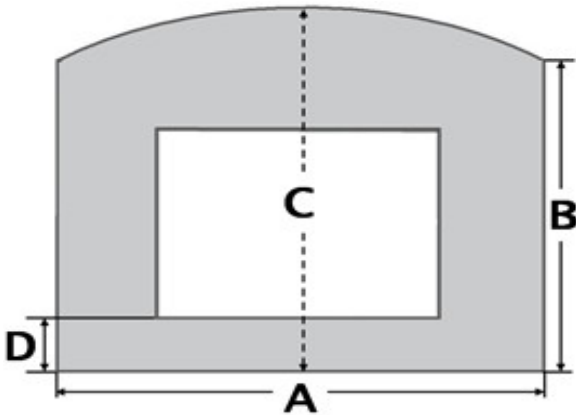

CUSTOM ONE-PIECE PANEL ORDER FORM - 96100583-4

616 GSR GAS INSERT - 4 SIDED

RECTANGULAR

A(Width) = _____ inches

Minimum size allowed – 36"

*B(Height) = _____ inches

Minimum size allowed – 25-1/2"

*C = _____ inches

Minimum size allowed – 1"

* Face VERTICALLY centered? **YES** **NO**

IF YES, fill in either the B OR C dimension...we will calculate the rest!

ADDITIONAL FEES & OPTIONS

D= Return Flange _____ inches

Minimum size allowed 1/2" Maximum size allowed – 3"

3-Sided Return 4-Sided Return

Bronze Painted Panel

Oversize Fee: (A, B, A + D or B+D) > 47-3/4"

ARCHED

A(Width) = _____ inches

Minimum size allowed – 36"

B(Shoulder) = _____ inches

C(Height) = _____ inches