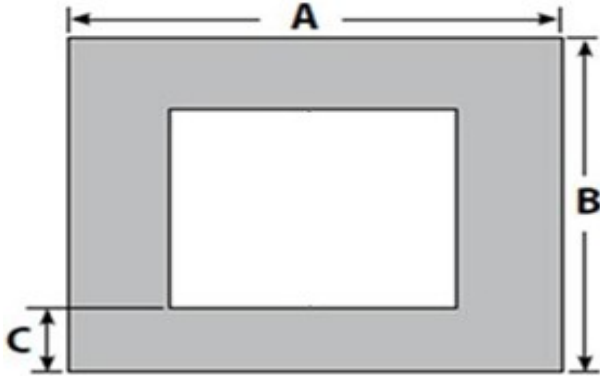

CUSTOM ONE-PIECE PANEL ORDER FORM - 96100588-4

430 GSR GAS INSERT - 4 SIDED

RECTANGULAR

A(Width)= _____ inches

Minimum size allowed – 31-1/2"

*B(Height)= _____ inches

Minimum size allowed – 21-1/2"

*C = _____ inches

Minimum size allowed – 1"

* Face VERTICALLY centered? **YES** **NO**

IF YES, fill in **either the B OR C dimension**...we will calculate the rest!

ADDITIONAL FEES & OPTIONS

D= Return Flange _____ inches

Minimum size allowed 1/2" Maximum size allowed 3"

3-Sided Return 4-Sided Return

Bronze Painted Panel

Oversize Fee: (A,B,A+D, or B+D) > 47-3/4"

ARCHED

A(Width) = _____ inches

Minimum size allowed – 31-1/2"

B(Height) = _____ inches

C = _____ inches