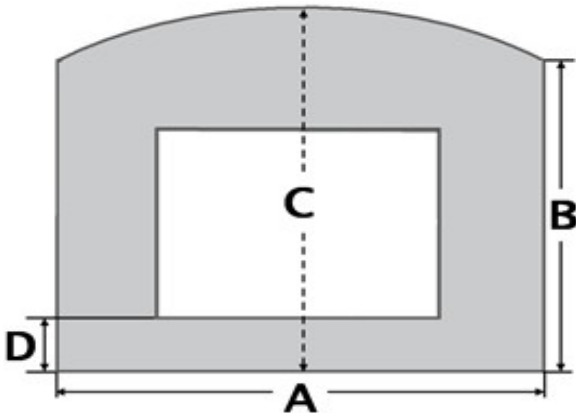

CUSTOM ONE-PIECE PANEL ORDER FORM - 96100588-4

430 GSR GAS INSERT - 4 SIDED

RECTANGULAR

A(Width)= _____ inches

Minimum size allowed – 31-1/2"

*B(Height)= _____ inches

Minimum size allowed – 21-1/2"

*C = _____ inches

Minimum size allowed – 1"

* Face VERTICALLY centered? **YES** **NO**

IF YES, fill in **either the B OR C dimension**...we will calculate the rest!

ADDITIONAL FEES & OPTIONS

D= Return Flange _____ inches

Minimum size allowed 1/2" Maximum size allowed 3"

3-Sided Return 4-Sided Return

Bronze Painted Panel

Oversize Fee: (A,B,A+D, or B+D) > 47-3/4"

ARCHED

A(Width) = _____ inches

Minimum size allowed – 31-1/2"

B(Height) = _____ inches

C = _____ inches