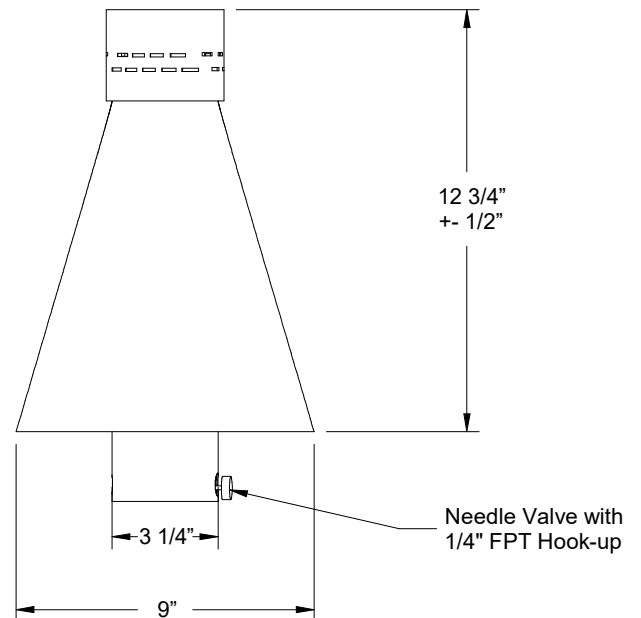

FEATURES

- Burner assembly made of rugged #304 stainless steel for durability
- Outdoor powder coated post
- Built for Natural Gas or LP
- 25,000 BTU's
- 3-Year Warranty on hardware, 1-Year Warranty on gas controls
- Kano tops available in 2 styles: Hammered Copper or Black Finish
- Available as Post Mount or Surface Mount
- Manual Match Light

Size: 84" Tall (with 12" underground)
Burner: TK