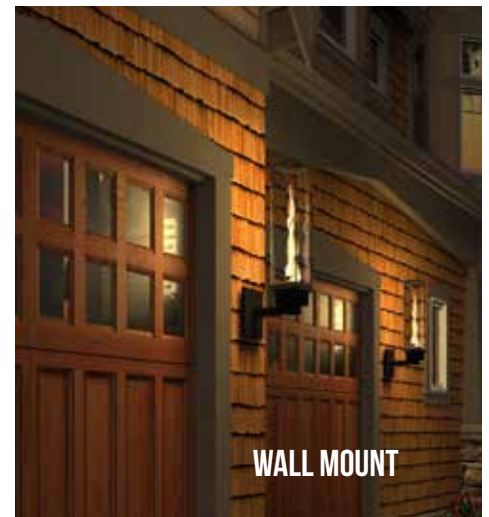

LANTERN DIMENSIONS

TEMPEST FEATURES

- 20,000 BTU/hour on high
- Tempered glass (easily removed for cleaning)
- Durable stainless steel frame and burner
- Automatic gas shut off, if flame goes out
- Easy access control panel
- Rain Cap (Tempest) - Optional to use

TORCHES