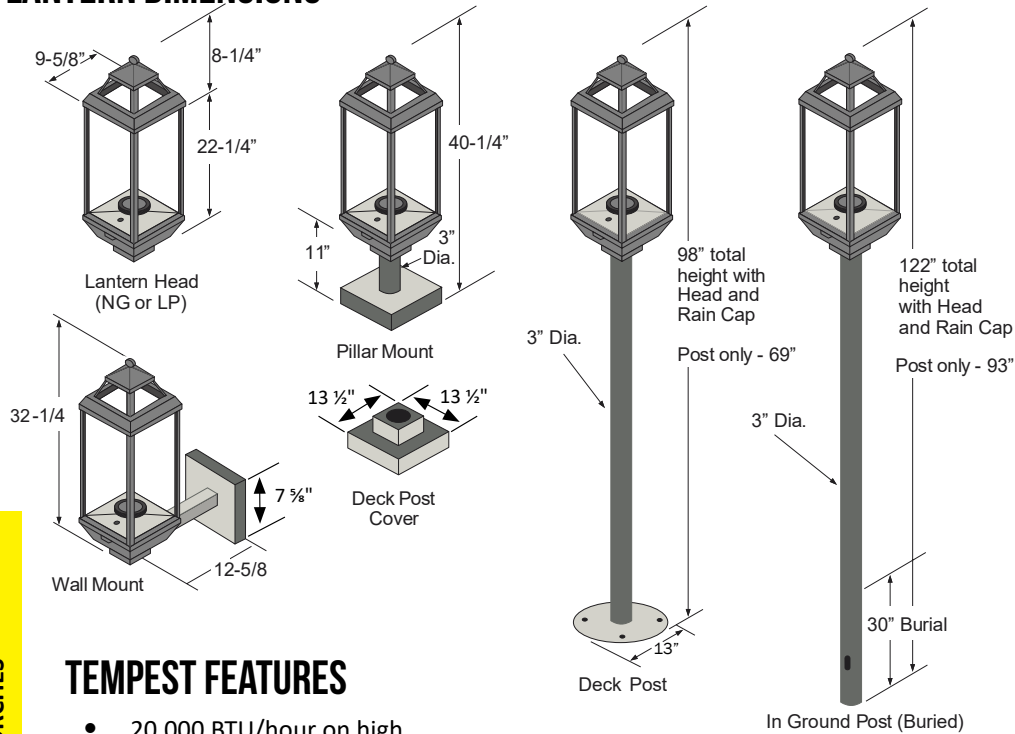

Item #	Description
98801065	Tempest Torch

TORCHES

Visit: <https://go.empiredistributing.net/outdoor-catalog> for current pricing.

TEMPEST TORCH & LANTERN

TORCH DIMENSIONS

Electronic 24V Model

Install up to six torches on a single transformer and up to seven transformers on one 120 volt 15 amp circuit.

LANTERN DIMENSIONS

TEMPEST FEATURES

- 20,000 BTU/hour on high
- Tempered glass (easily removed for cleaning)
- Durable stainless steel frame and burner
- Automatic gas shut off, if flame goes out
- Easy access control panel
- Rain Cap (Tempest) - Optional to use

Size: 84" Tall (with 12" underground)
Burner: TK

TK TORCH

BLACK & COPPER

Black Torch Head

Copper Torch Head

940-POSTMOUNT

940-POST

TK TORCH, BLACK