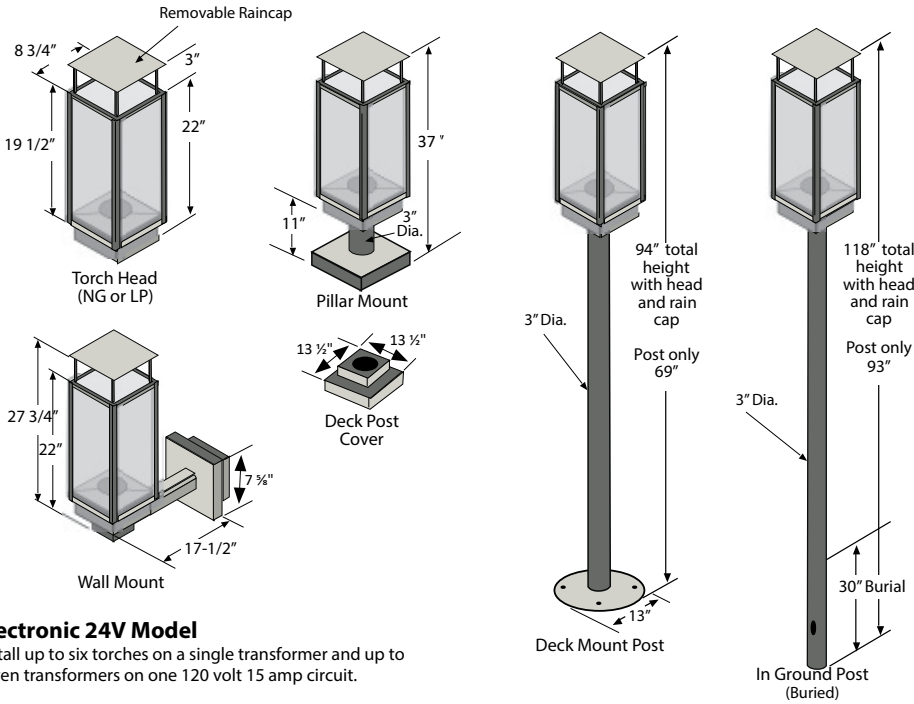

Item #	Description
98801065	Tempest Torch

TORCHES

Visit: <https://go.empiredistributing.net/outdoor-catalog> for current pricing.

TEMPEST TORCH & LANTERN

TORCH DIMENSIONS

Electronic 24V Model

Install up to six torches on a single transformer and up to seven transformers on one 120 volt 15 amp circuit.