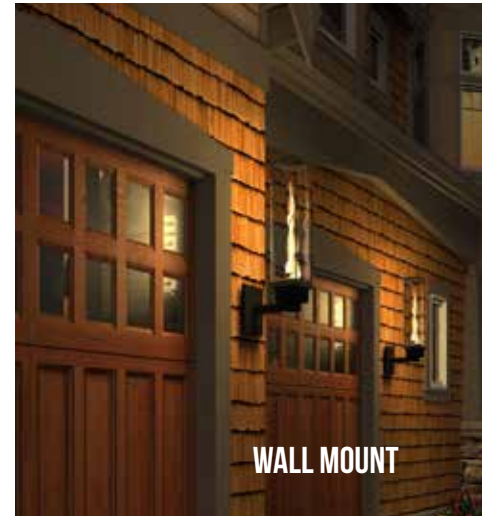

LANTERN DIMENSIONS

TEMPEST FEATURES

- Tempered glass (easily removed for cleaning)
- Durable stainless steel frame and burner
- Automatic gas shut off, if flame goes out
- Easy access control panel
- Rain Cap (Tempest) - Optional to use

TORCHES