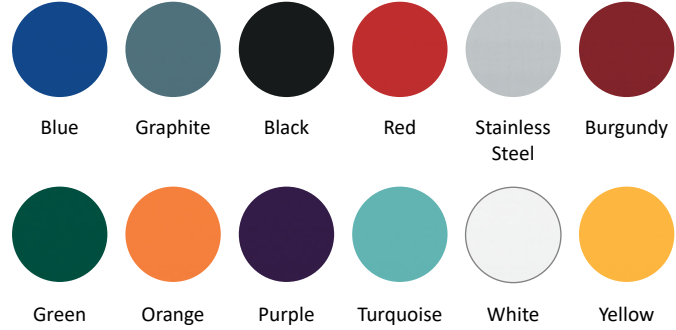

12" DOUBLE SIDE BURNER

(Cut Out Dimensions: 11"W x 11 1/2"H x 24 1/4"D)

Item # - NG	Item # - LP	Description	Retail
AGB122-NG	AGB122-LP	12" Double Side Burner (20,000 BTU outer burner & 10,000 BTU inner burner)	$2,499

COLOR PANELS - DOUBLE SIDE BURNER (Optional)

Item #	Description	Retail
AGB2CP-BU	Color Panel Kit for 12" Double Side Burner - Blue	$519
AGB2CP-GG	Color Panel Kit for 12" Double Side Burner - Graphite	$519
AGB2CP-BK	Color Panel Kit for 12" Double Side Burner - Black	$519
AGB2CP-RD	Color Panel Kit for 12" Double Side Burner - Red	$519
AGB2CP-xx*	Color Panel Kit for 12" Double Side Burner (BG, GR, OR, PP, TQ, WH, YW) (Replace the "xx" in the part number with the desired color code. Example: AGB2CP-TQ)	$519

Burgundy = BG | Green = GR | Orange = OR | Purple = PP | Turquoise = TQ | White = WH | Yellow = YW

24" POWER BURNER

(Cut Out Dimensions: 23 1/4"W x 11 1/8"H x 22 1/2"D)

Item # - NG	Item # - LP	Description	Retail
AGPB24-NG	AGPB24-LP	24" Power Burner (50,000 BTU outer burner & 20,000 BTU inner burner)	$3,699

COLOR PANELS - POWER BURNER (Optional)

Item #	Description	Retail
AGPBCP-BU	Color Panel Kit for 24" Power Burner - Blue	$619
AGPBCP-GG	Color Panel Kit for 24" Power Burner - Graphite	$619
AGPBCP-BK	Color Panel Kit for 24" Power Burner - Black	$619
AGPBCP-RD	Color Panel Kit for 24" Power Burner - Red	$619
AGPBCP-xx*	Color Panel Kit for 24" Power Burner (BG, GR, OR, PP, TQ, WH, YW) (Replace the "xx" in the part number with the desired color code. Example: AGPBCP-TQ)	$619

Burgundy = BG | Green = GR | Orange = OR | Purple = PP | Turquoise = TQ | White = WH | Yellow = YW

ACCESSORIES

Item #	Description	Retail
AGGPPB	Griddle Plate for Power Burner	$1,030
AGVCDB*	Carbon Fiber Vinyl Cover for 12" Double Side Burner	$209
AGVCPB*	Carbon Fiber Vinyl Cover for 24" Power Burner	$209

*Special Order