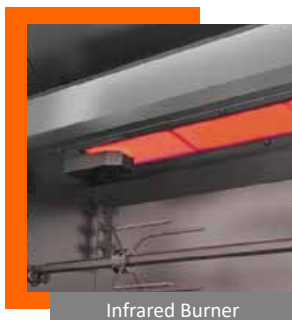

Halogen Stadium Lights

MONOGRAMMED CERAMIC BRIQUETTE TRAY

Patented Flip-to-Clean Radiant Tray with monogrammed ceramic briquettes.

TRELLIS BURNER

Patented 321 stainless steel Trellis Burner design delivers 25,000 BTU's of high-performance power.