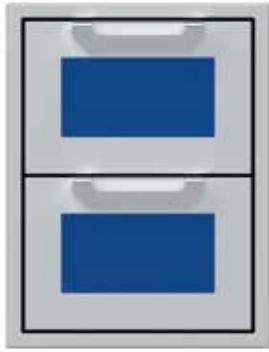

DRAWERS

Double Drawer
Blue