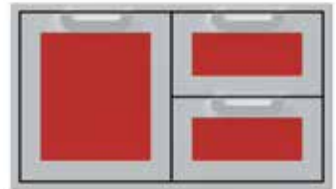

Double Drawer/Door Combo
Red