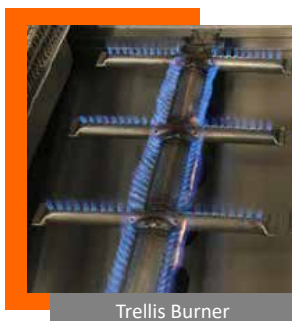

Trellis Burner

ROTISSERIE

Concealed chain driven rotisserie motor system with a single speed, 6 RPM motor, and rated up to 50 lbs. capacity.

IGNITION

Hot surface ignition system with lighting assist function. Assist function stays active for 8 seconds ensuring ignition every time by utilizing a time-delayed relay.