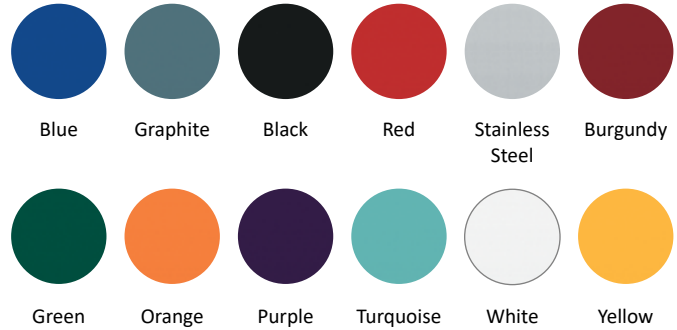

Blue

Graphite

Black

Red

Stainless
Steel

Burgundy

Green

Orange

Purple

Turquoise

White

Yellow

24" REFRIGERATOR W/ SOLID DOOR

(Cut Out Dimensions: 24"W x 34 3/8"H x 24"D)

Item #	Description	Retail
GRSL24	24" Refrigerator w/ Solid Door & Left Hinge	$6,999
GRSR24	24" Refrigerator w/ Solid Door & Right Hinge	$6,999
GRSL24-xx*	24" Refrigerator w/ Solid Door & Left Hinge - Choose Color	$7,599
GRSR24-xx*	24" Refrigerator w/ Solid Door & Right Hinge - Choose Color	$7,599

24" REFRIGERATOR W/ GLASS DOOR

(Cut Out Dimensions: 24"W x 34 3/8"H x 24"D)

Item #	Description	Retail
GRGL24	24" Refrigerator w/ Glass Door & Left Hinge	$7,499
GRGR24	24" Refrigerator w/ Glass Door & Right Hinge	$7,499
GRGL24-xx*	24" Refrigerator w/ Glass Door & Left Hinge - Choose Color	$8,499
GRGR24-xx*	24" Refrigerator w/ Glass Door & Right Hinge - Choose Color	$8,499

24" REFRIGERATOR DUAL ZONE W/ GLASS DOOR

(Cut Out Dimensions: 24"W x 34 3/8"H x 24"D)

Item #	Description	Retail
GRWGL24	24" Refrigerator Dual Zone w/ Glass Door & Left Hinge	$8,499
GRWGR24	24" Refrigerator Dual Zone w/ Glass Door & Right Hinge	$8,499
GRWGL24-xx*	24" Refrigerator Dual Zone w/ Glass Door & Left Hinge - Choose Color	$8,999
GRWGR24-xx*	24" Refrigerator Dual Zone w/ Glass Door & Right Hinge - Choose Color	$8,999

24" REFRIGERATOR W/ DRAWERS

(Cut Out Dimensions: 24"W x 34 3/8"H x 24"D)

Item #	Description	Retail
GRR24	24" Refrigerator w/ Drawers	$7,999
GRR24-xx*	24" Refrigerator w/ Drawers - Choose Color	$8,599

(Replace the "xx" in the part number with the desired color code. Example: GRGL24-TQ)

Burgundy = BG | Black = BK | Blue = BU | Graphite = GG | Green = GR | Orange = OR | Purple = PP | Red = RD | Turquoise = TQ | White = WH | Yellow = YW

*Special Order