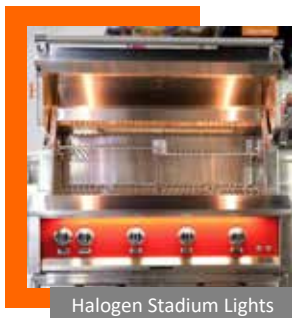

HORIZON HOOD

Patented Horizon Hood opens easily with spring-assisted hinges and holds at desired height.

Halogen Stadium Lights

INTERIOR LIGHTS

Patented motion-activated Halogen Stadium Lights illuminate entire cooking surface.