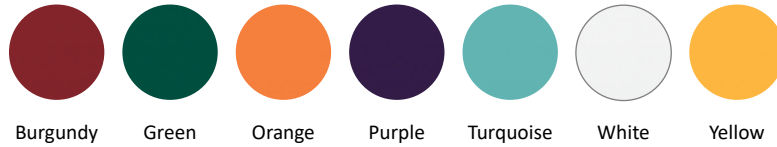

*Special Order

PIZZA OVEN

Stainless Steel

Blue

Graphite

Black

Red

Burgundy