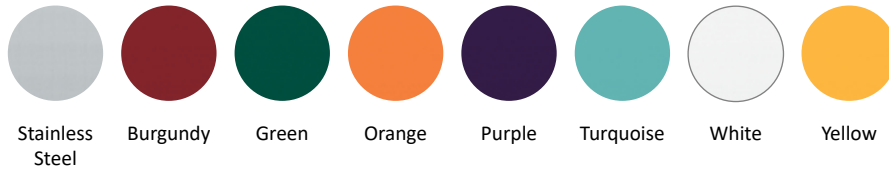

Burgundy = BG | Green = GR | Orange = OR | Purple = PP | Turquoise = TQ | White = WH | Yellow = YW

*Special Order

DRAWERS

Double Drawer
Blue

Double Drawer
Graphite

Double Drawer
Black

Double Drawer
Red

Single Drawer
Blue

Single Drawer
Graphite

Single Drawer
Black

Single Drawer
Red

Stainless
Steel

Burgundy

Green

Orange

Purple