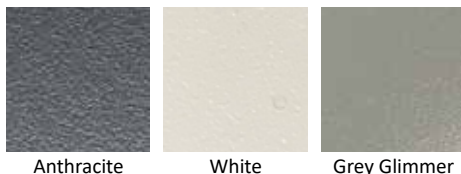

Base Colors