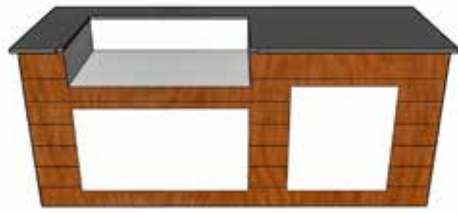

6' AND 8' GRILL ISLANDS

Aluminum Clad Islands

Contact EZ Finish for details and ordering 716.725.0236.

6' Firefly

- Fits up to 34" Grill and Door/Drawer
- Fits up to 20" Trash Drawer
- Available in 3 Plank Styles and 5 Colors
- Granite Countertops in 2 Colors available for Blaze

DIMENSIONS: 73"W x 36 ¾"H x 30 ½"D

6' ISLAND *(Components sold separately. Ordered and shipped direct from EZ Finish.)*

Description	Details	Retail
6' Aluminum Island	Contact EZ-Finish to order and specify color and finish details.	$5,452
6' Countertop	Contact EZ-Finish to order and specify color. Compatible with Blaze 32" Grills.	$1,468