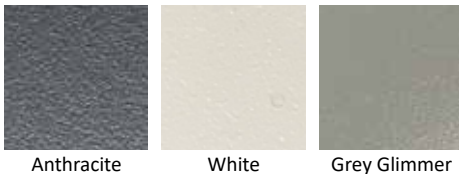

Base Colors

Anthracite

White

Grey Glimmer