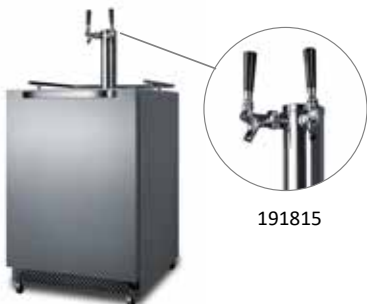

191813

SS Exterior | Black Interior
6 Wire Shelves & 3 Glass Shelves
Dimensions: 34 1/2" H x 23 7/8" W x 23 3/8" D

191814

KEGERATOR

\$2,920

191814

Single Dispensary
Stainless Steel
Fits 1 Full or 1/4 Keg | Kits (2) 1/2 Kegs
Dimensions: 33 1/2" H x 24" W x 25 3/8" D