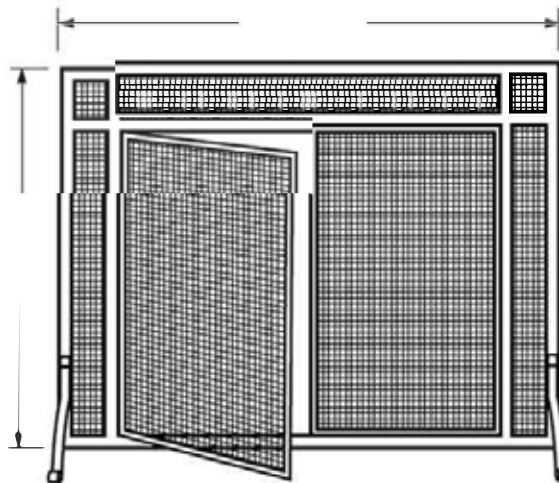

Note: Large frame door screens may feature a 3rd hinge per door for stability.

Store Name: \_\_\_\_\_

Page 23 must accompany this order form.

FGND  
Straight Top

FGNDA  
Arched Door

Step 1. Level of Service

Step 6. Specify Dimensions

\_\_\_\_\_ X \_\_\_\_\_  
Width                  Height

Step 7. Pricing

\$ \_\_\_\_\_  
Total List Price

Step 4. Specify Finish

- Matte Black**
- Vintage Iron**
- Vintage Silver**
- Burnished Bronze**

\$ \_\_\_\_\_

Shipping:  
Due to materials and dimensional weight, actual shipping charges will apply.

Step 5. Specify Frame Size

- Small Frame**  
Maximum Outer Frame Width 50"  
Minimum Outer Frame Width 39"  
Maximum Outer Frame Height 35"  
Minimum Outer Frame Height 30"
- Large Frame**  
Maximum Outer Frame Width 60"  
Minimum Outer Frame Width 50"  
Maximum Outer Frame Height 44"  
Minimum Outer Frame Height 35"