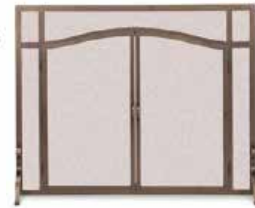

# Door Screens Custom Form

Fax: 585-492-2785  
orders@empiredistributing.net

| STYLE                | LIST PRICE  |   | FINISH OPTIONS                                  |
|----------------------|---|---|---|
|                      | Small Frame<br>Maximum Width: 50"<br>Minimum Width: 39"<br>Maximum Height: 35"<br>Minimum Height: 30"<br>Each door measures 15" wide by 26" to the highest point. | Large Frame<br>Maximum Width: 60"<br>Minimum Width: 50"<br>Maximum Height: 44"<br>Minimum Height: 35"<br>Each door measures 21" wide by 29" to the highest point. | Matte Black<br>Vintage Iron<br>Burnished Bronze |
| <b>Straight Door</b> |   |   |   |
| FGND                 | \$759.00  | \$880.00  | Standard  |
| <b>Arched Door</b>   |   |   |   |
| FGNDA                | \$880.00  | \$1056.00   | Standard  |

Note: Large frame door screens may feature a 3rd hinge per door for stability.

Store Name: \_\_\_\_\_

Page 23 must accompany this order form.

FGND  
Straight Top

FGNDA  
Arched Door

Step 1. Level of Service