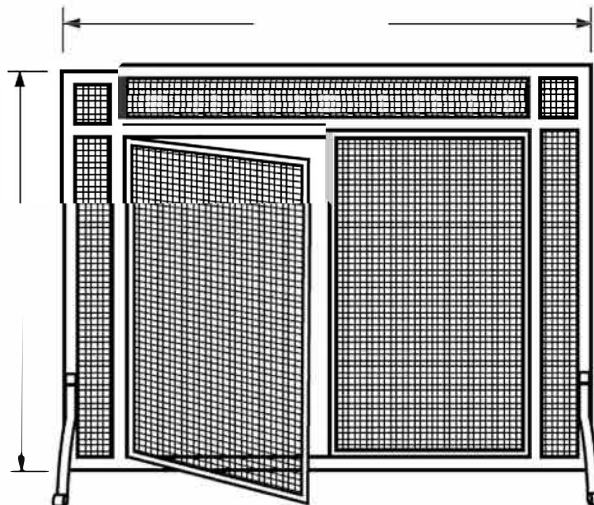

Door Screens Custom Form

800-325-2315

orders@empiredistributing.net

STYLE	LIST PRICE		FINISH OPTIONS
	Small Frame Maximum Width: 50" Minimum Width: 39" Maximum Height: 35" Minimum Height: 30" Each door measures 15" wide by 26" to the highest point.	Large Frame Maximum Width: 60" Minimum Width: 50" Maximum Height: 44" Minimum Height: 35" Each door measures 21" wide by 29" to the highest point.	Matte Black Vintage Iron Vintage Silver Burnished Bronze
Straight Door			
FGND	\$690.00	\$800.00	Standard
Arched Door			
FGNDA	\$800.00	\$960.00	Standard

Step 2. Special Instructions

Step 3. Specify Style

- FGND** **FGNDA**

Step 6. Specify Dimensions

_____ X _____
Width Height

Step 7. Pricing

\$ _____
Total List Price

Step 4. Specify Finish

- Matte Black**
- Vintage Iron**
- Vintage Silver**
- Burnished Bronze**

\$ _____
Shipping:
Due to materials and dimensional weight, actual shipping charges will apply.

Step 5. Specify Frame Size

- Small Frame**
Maximum Outer Frame Width 50"
Minimum Outer Frame Width 39"
Maximum Outer Frame Height 35"
Minimum Outer Frame Height 30"
- Large Frame**
Maximum Outer Frame Width 60"
Minimum Outer Frame Width 50"
Maximum Outer Frame Height 44"
Minimum Outer Frame Height 35"