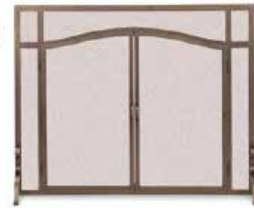

Door Screens Custom Form

Fax: 585-492-2785
orders@empiredistributing.net

STYLE	LIST PRICE		FINISH OPTIONS
	Small Frame Maximum Width: 50" Minimum Width: 39" Maximum Height: 35" Minimum Height: 30" Each door measures 15" wide by 26" to the highest point.	Large Frame Maximum Width: 60" Minimum Width: 50" Maximum Height: 44" Minimum Height: 35" Each door measures 21" wide by 29" to the highest point.	Matte Black Vintage Iron Burnished Bronze
Straight Door			
FGND	\$759.00	\$880.00	Standard
Arched Door			
FGNDA	\$880.00	\$1056.00	Standard

Note: Large frame door screens may feature a 3rd hinge per door for stability.

Store Name: _____

Page 20 must accompany this order form.

FGND
Straight Top

FGNDA
Arched Door

Step 1. Level of Service

- Standard Service**
Shipment within 20 working days.
(Expedited Service not available on door screens.)