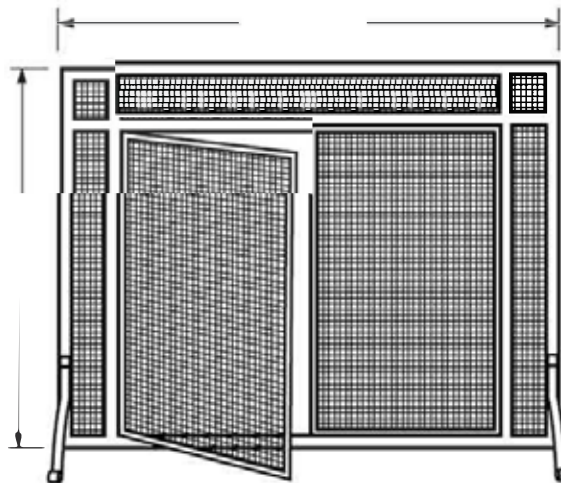

Door Screens Custom Form

Fax: 585-492-2785
orders@empiredistributing.net

STYLE	LIST PRICE		FINISH OPTIONS
	Small Frame Maximum Width: 50" Minimum Width: 39" Maximum Height: 35" Minimum Height: 30" Each door measures 15" wide by 26" to the highest point.	Large Frame Maximum Width: 60" Minimum Width: 50" Maximum Height: 44" Minimum Height: 35" Each door measures 21" wide by 29" to the highest point.	Matte Black Vintage Iron Burnished Bronze
Straight Door			
FGND	\$759.00	\$880.00	Standard
Arched Door			
FGNDA	\$880.00	\$1056.00	Standard

Note: Large frame door screens may feature a 3rd hinge per door for stability.

Store Name: _____

Page 20 must accompany this order form.

FGND
Straight Top

FGNDA
Arched Door

Step 1. Level of Service

- Standard Service**
Shipment within 20 working days.
(Expedited Service not available on door screens.)

Step 2. Special Instructions

Step 3. Specify Style

- FGND** **FGNDA**

Step 6. Specify Dimensions

_____ X _____
Width Height

Step 7. Pricing

\$ _____
Total List Price

Step 4. Specify Finish

- Matte Black**
- Vintage Iron**
- Vintage Silver**
- Burnished Bronze**

\$ _____

Shipping:
Due to materials and dimensional weight, actual shipping charges will apply.

Step 5. Specify Frame Size

- Small Frame**
Maximum Outer Frame Width 50"
Minimum Outer Frame Width 39"
Maximum Outer Frame Height 35"
Minimum Outer Frame Height 30"
- Large Frame**
Maximum Outer Frame Width 60"
Minimum Outer Frame Width 50"
Maximum Outer Frame Height 44"
Minimum Outer Frame Height 35"